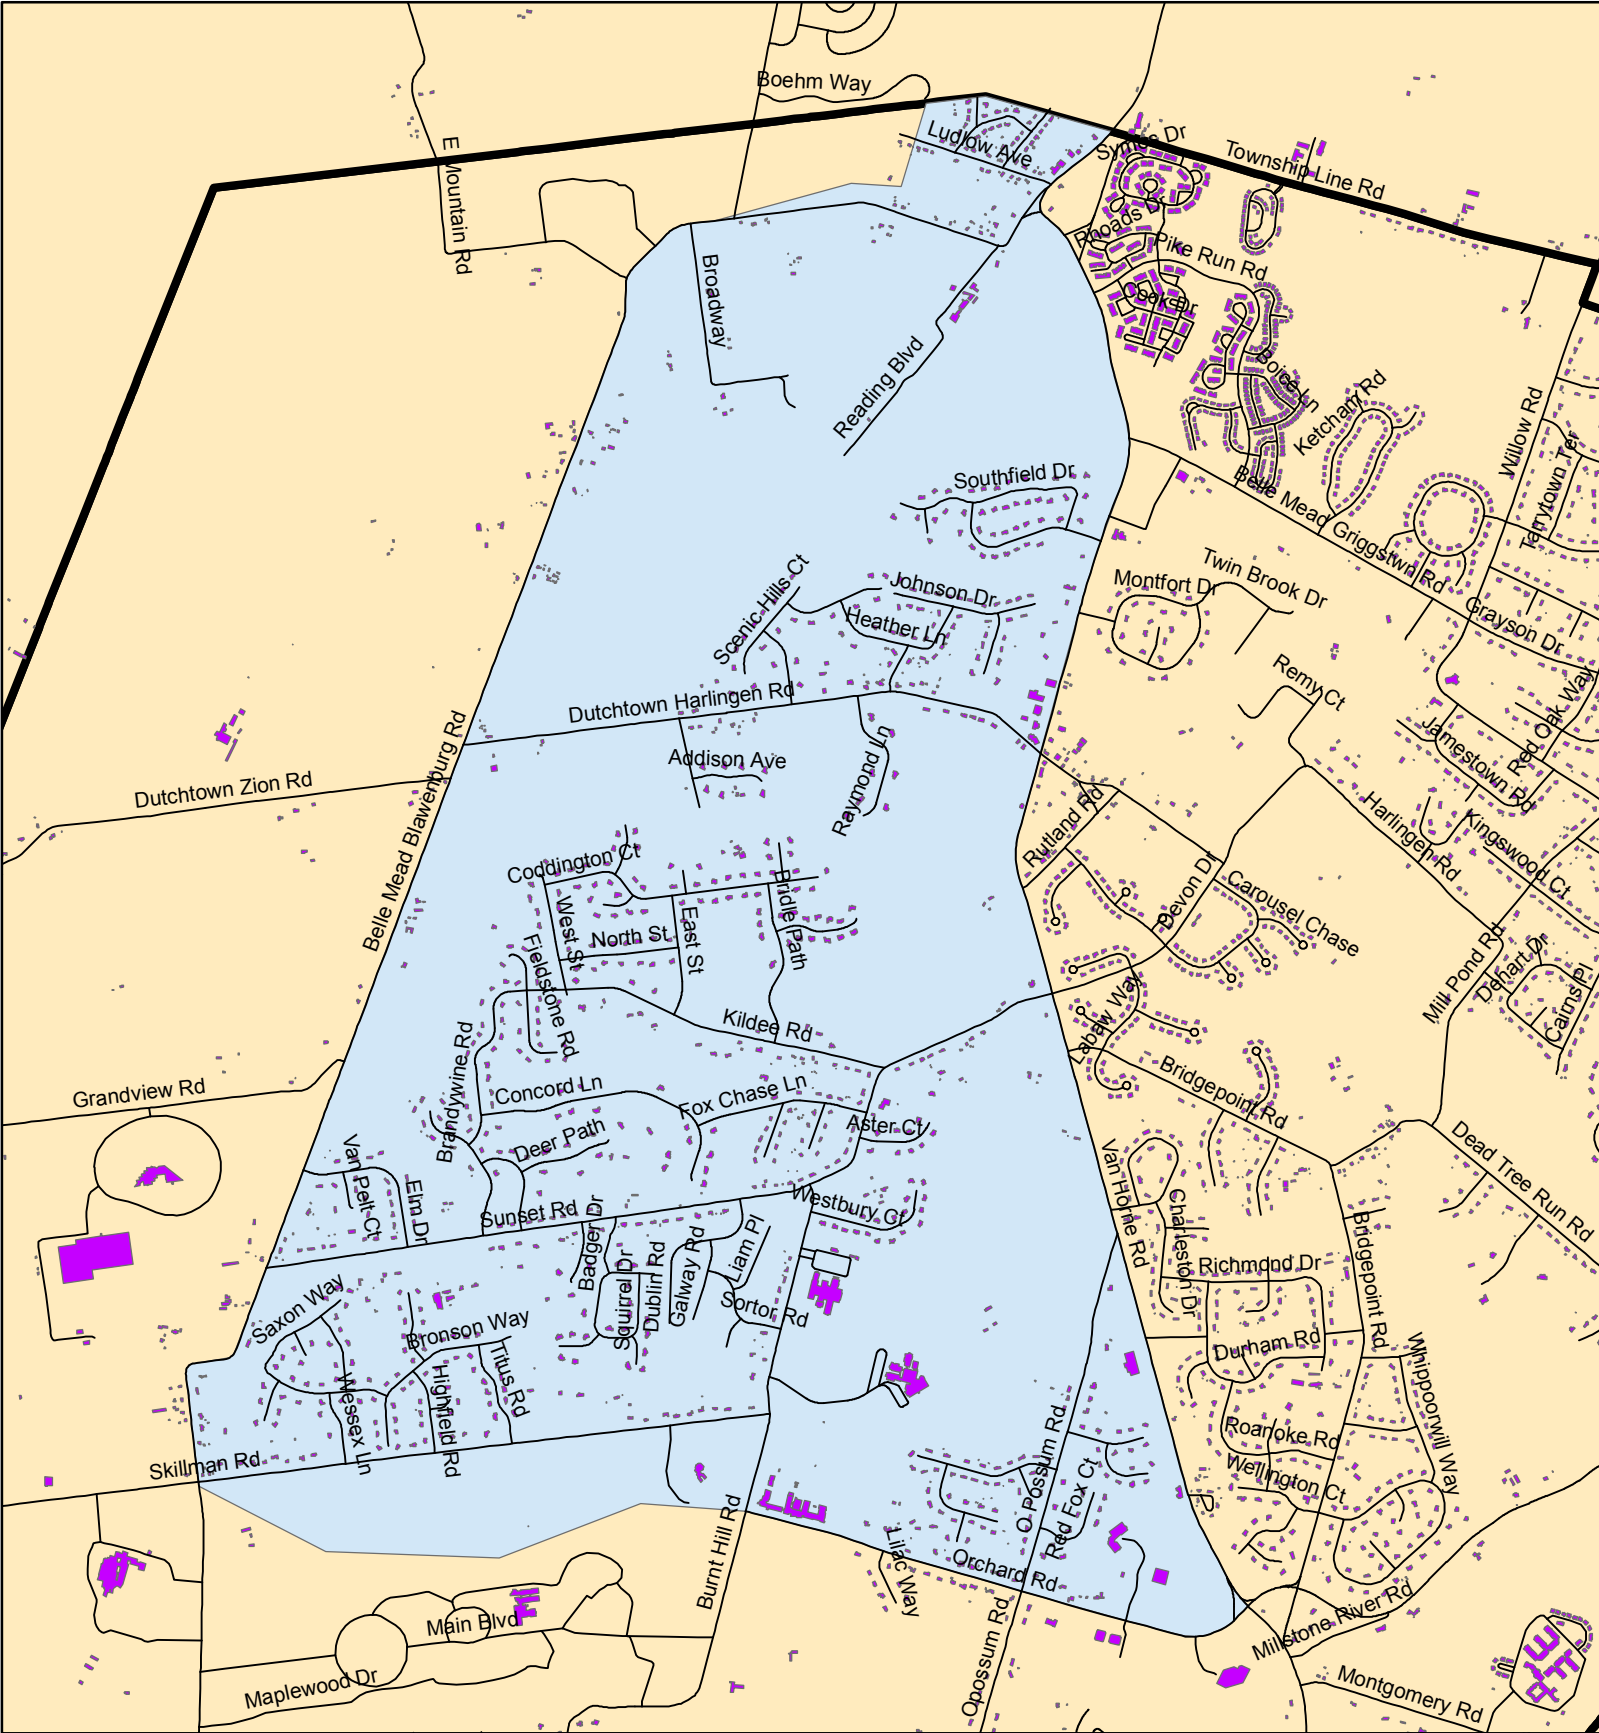

Recycling Tote Area Montgomery Township

- Tote Area
- Building Footprints
- Local Streets
- Municipal Boundary