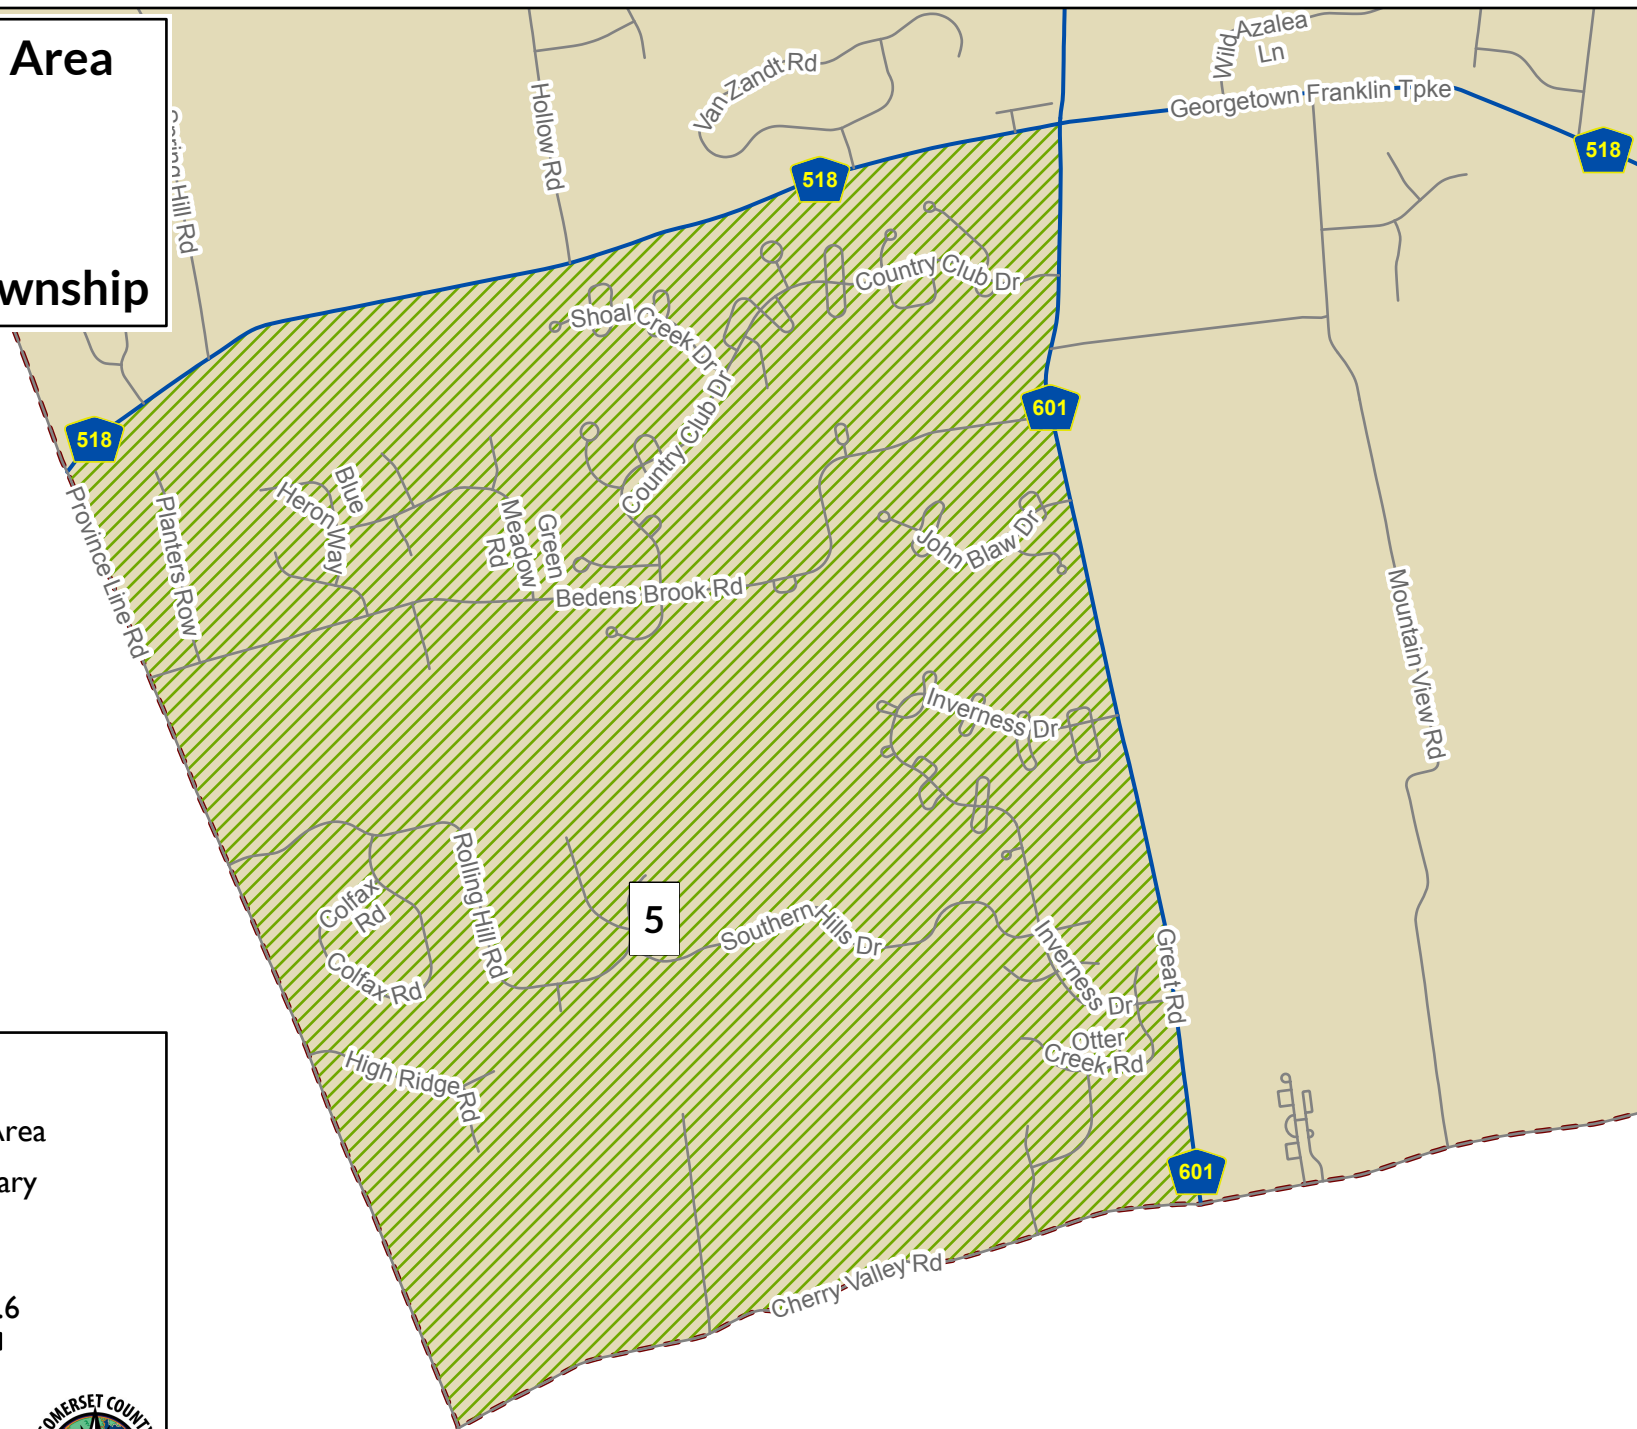

Recycling Tote Area

Montgomery Township

Legend

-  Recycling Tote Area
-  Municipal Boundary

Map prepared by Somerset County GIS
May 2018