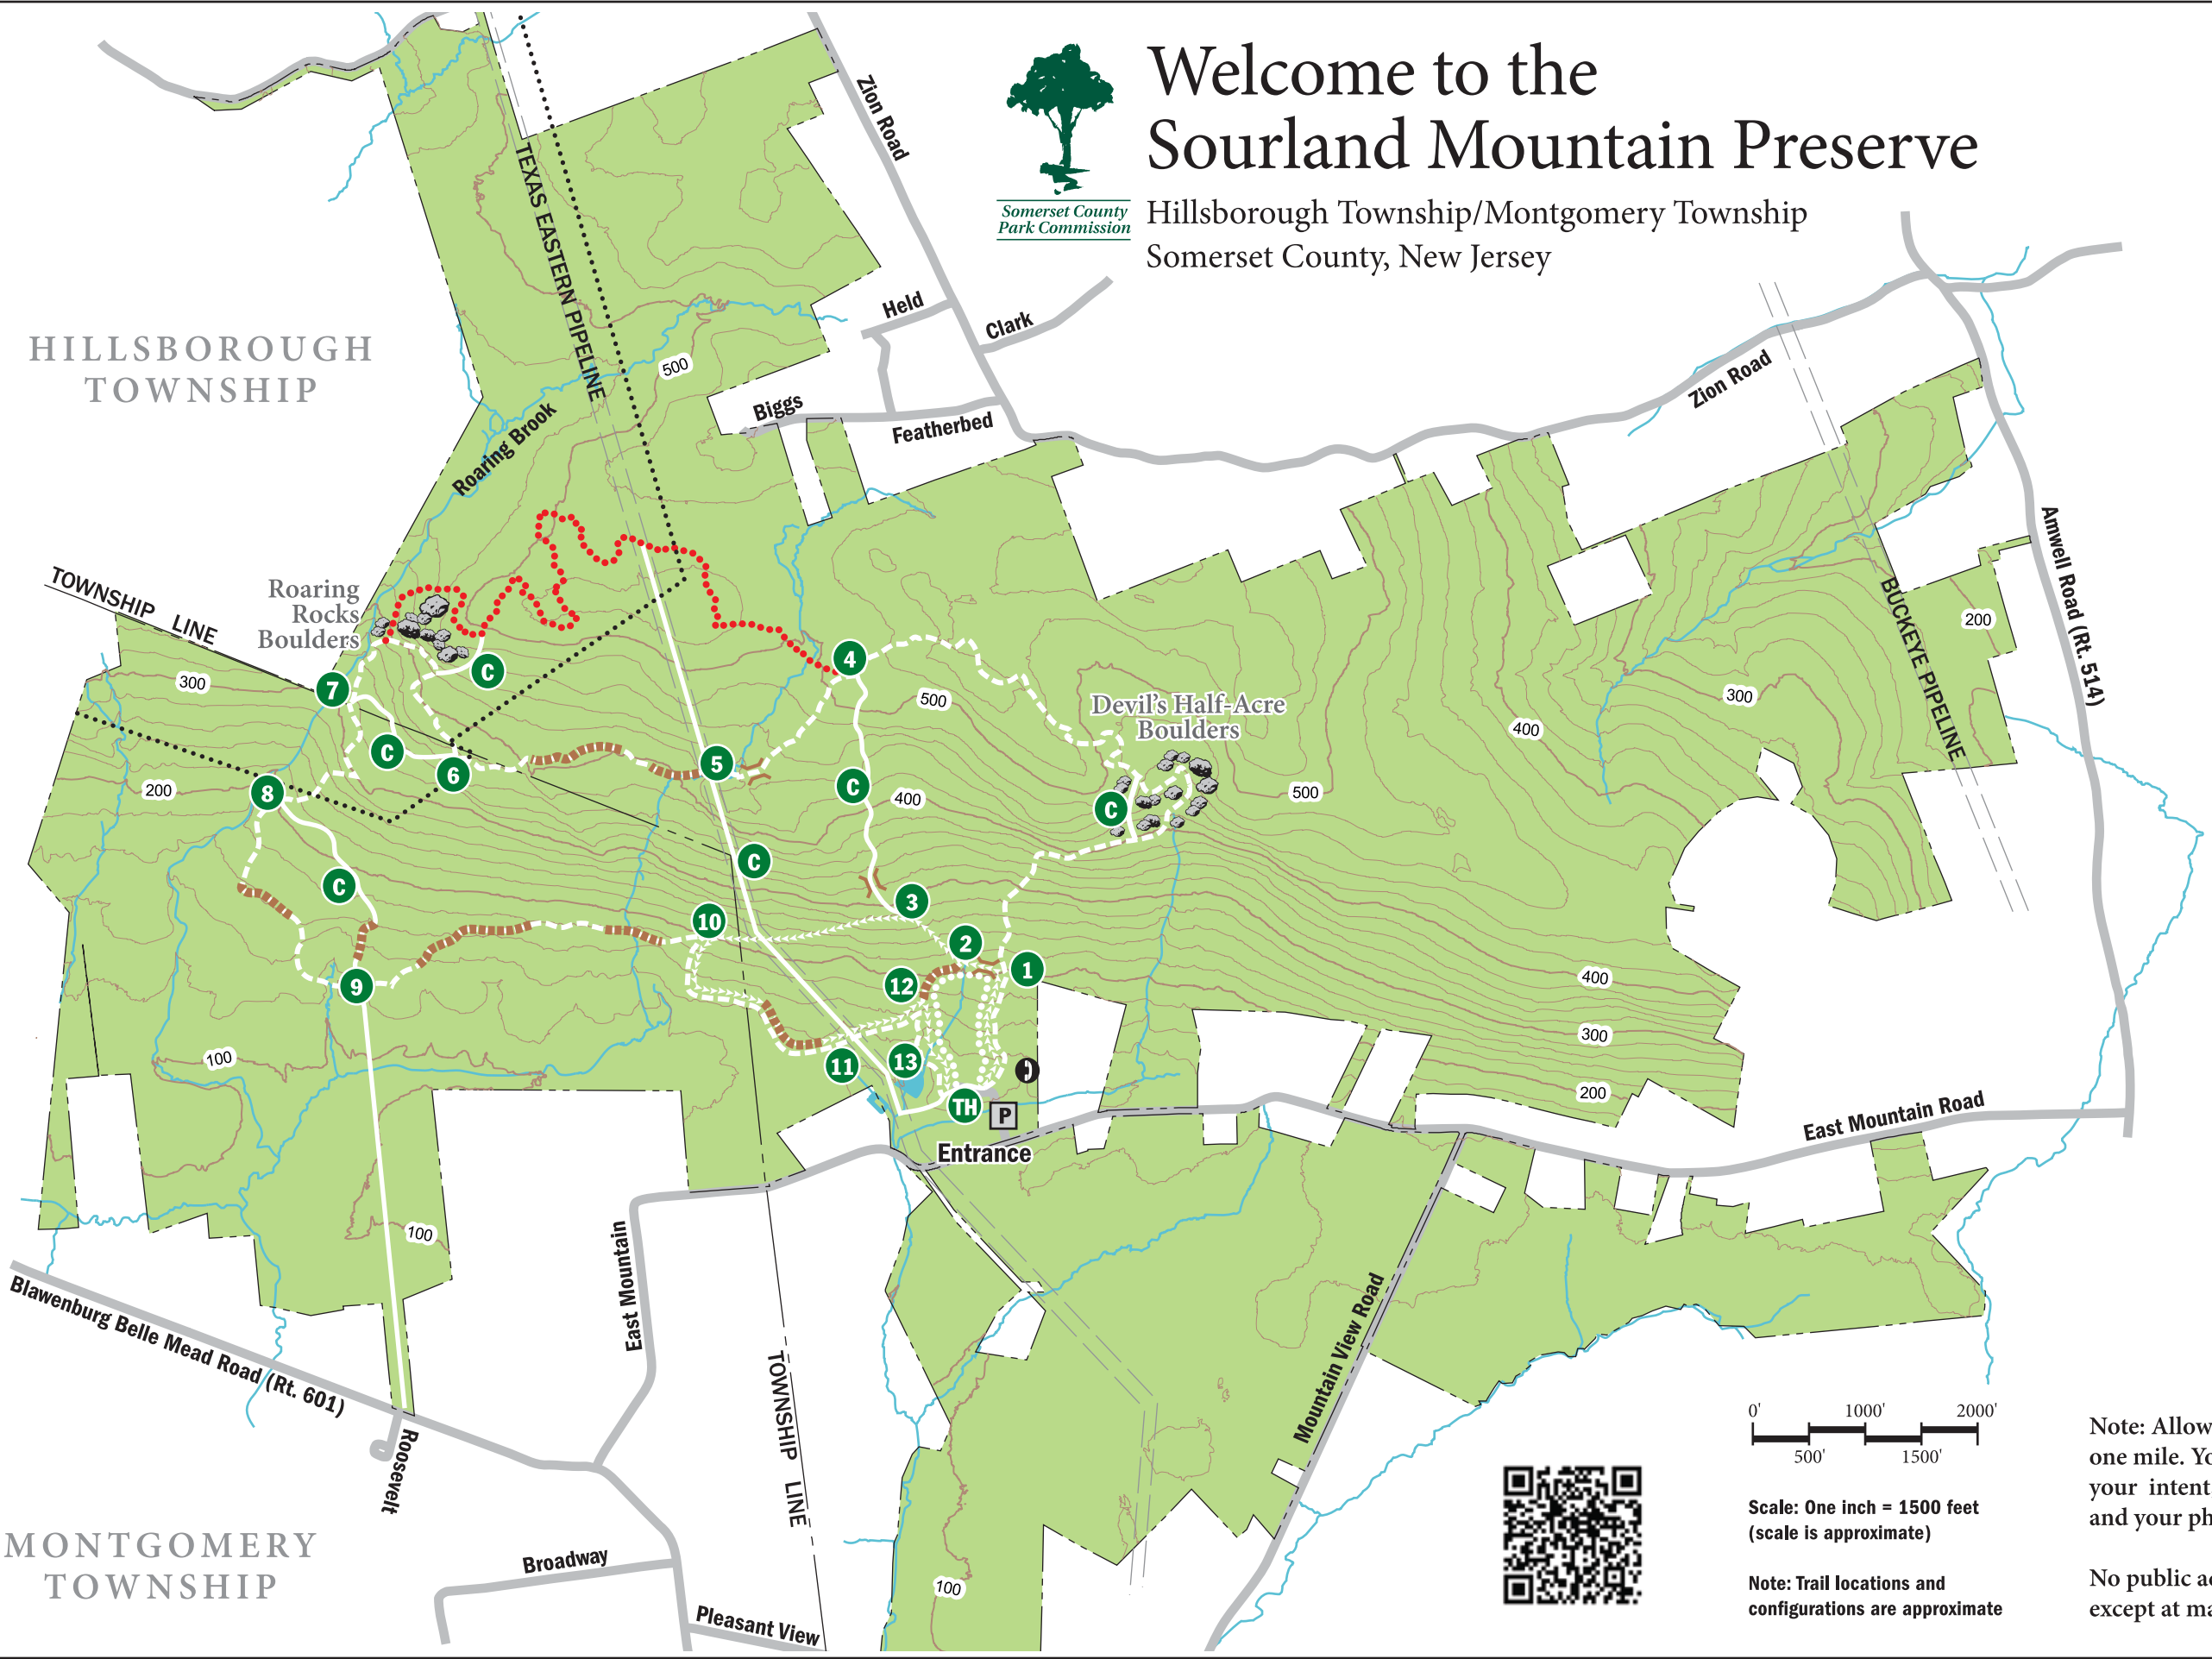

Welcome to the Sourland Mountain Preserve

Hillsborough Township/Montgomery Township
Somerset County, New Jersey

- Ridge Trail**
(5.0 miles)
- Maple Flats**
(1.4 miles)
- Pondside Trail**
(0.5 miles)
- Roaring Brook Trail**
(2.1 miles)
- P** Parking
- ET** Emergency Telephone
- TH** Trailhead
- C** Connecting Trail
- B** Boardwalk
- B** Bouldering Area
- B** Bridge
- CLF** Chain Link Fence

Scale: One inch = 1500 feet
(scale is approximate)

Note: Trail locations and configurations are approximate

Note: Allow 35 minutes as a basis for hiking one mile. Your time will vary depending on your intent, the trail and weather conditions, and your physical condition.

No public access at any property frontage except at main entrance.

MONTGOMERY TOWNSHIP

HILLSBOROUGH TOWNSHIP